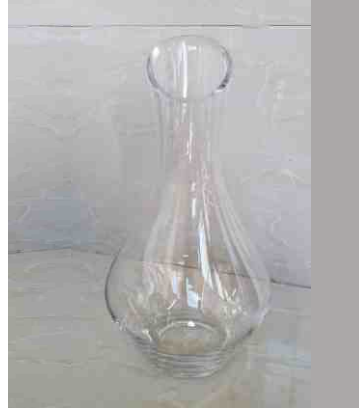

White Porcelain plates
Broad Border
Price: Included

- 1) Dinner plates
- 2) Side plates

GLASS DECANTERS AND JUGS

Glass Round Decanter

Price: Included
Quantity: 6
Measurements: 20 cm (H)

Glass Oval Decanter